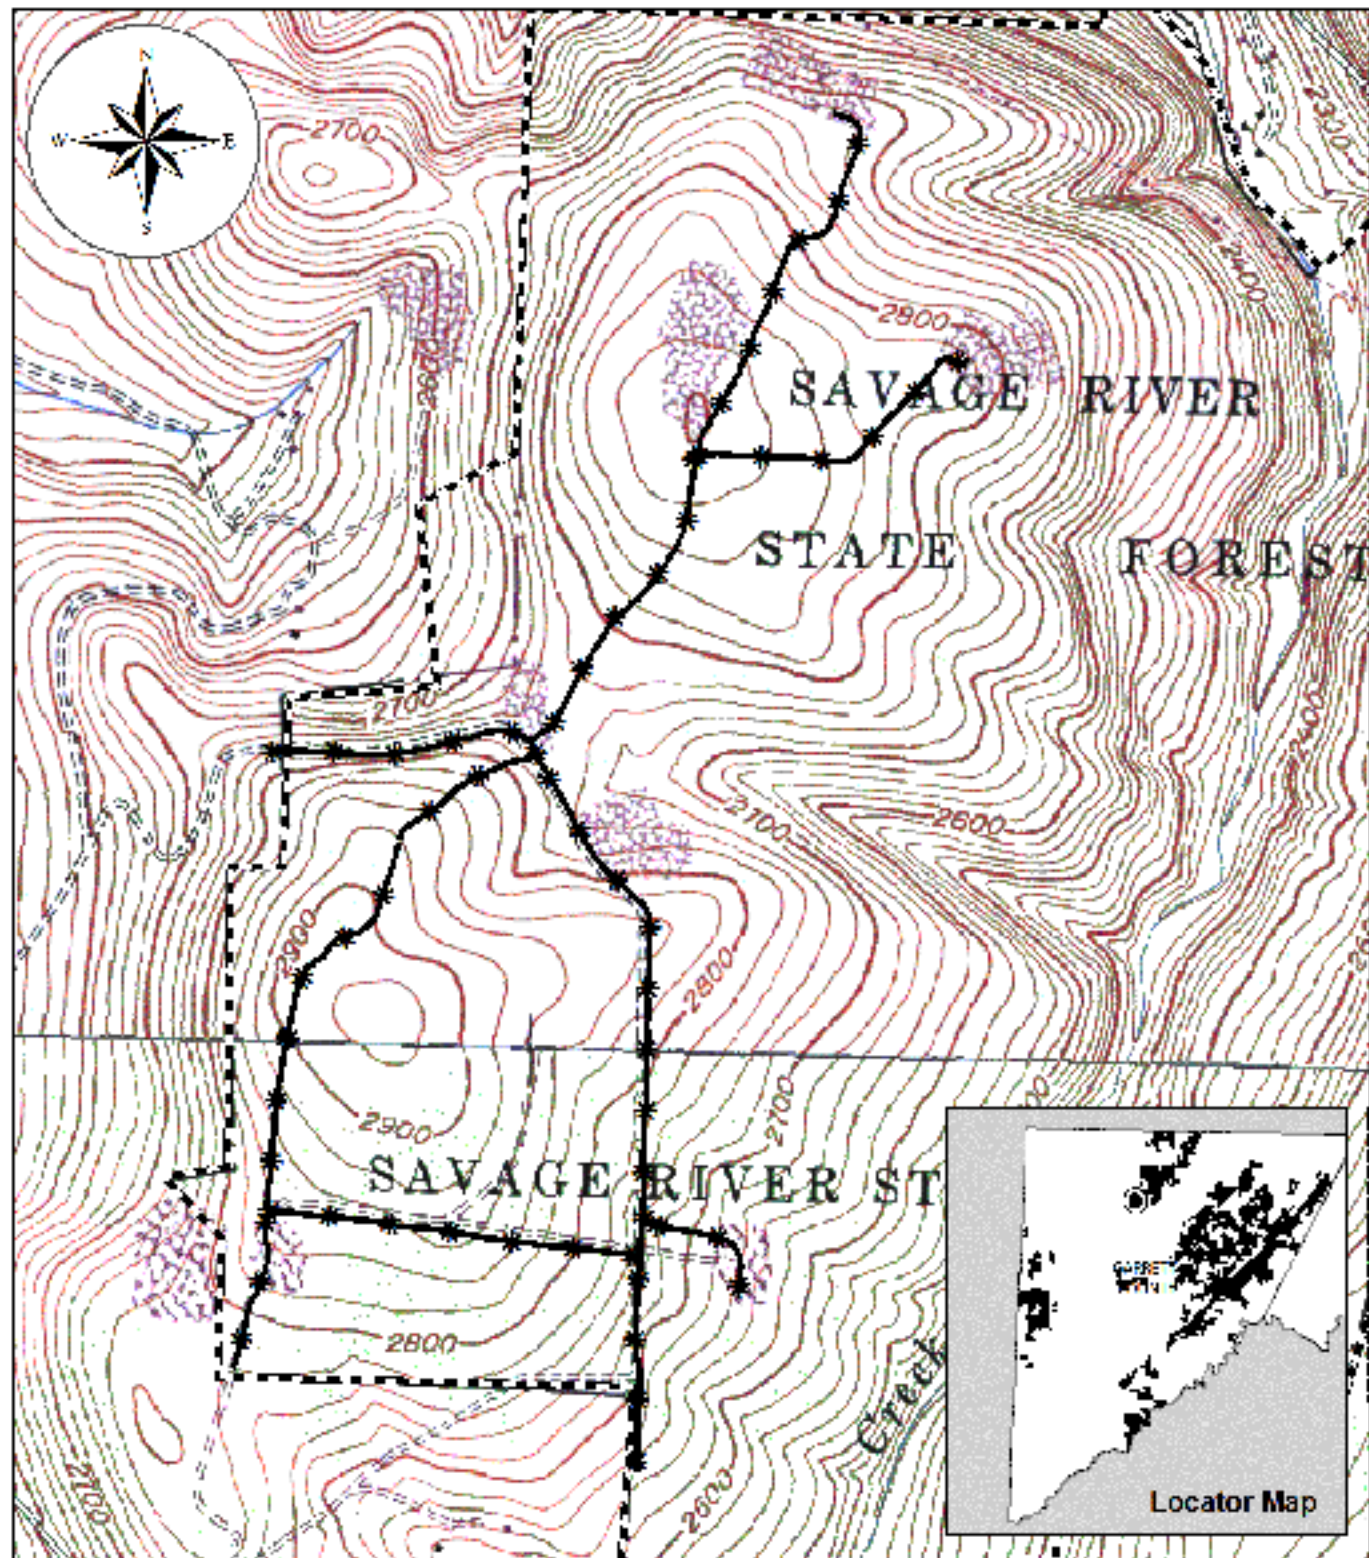

Legend

-  Snowmobile Trail Only
-  Snowmobile and ORV Trail
-  State Forest Boundary

MAP 1

PINEY MOUNTAIN TRAIL
POTOMAC STATE FOREST
GARRETT COUNTY, MD

Legend

-  Snowmobile Trail Only
-  Snowmobile and ORV Trail
-  State Forest Boundary

MAP 2

SNAGGY MOUNTAIN I RAIL

POTOMAC STATE FOREST

GARRETT COUNTY, MD

Legend

- Snowmobile Trail Only
- Snowmobile and ORV Trail
- State Forest Boundary

MAP 3
WALLMAN/LAUREL RUN I RAIL
POTOMAC STATE FOREST
GARRETT COUNTY, MD

Legend

-  Snowmobile Trail Only
-  Snowmobile and ORV Trail
-  State Forest Boundary

MAP 4
BACKBONE MOUNTAIN TRAIL
 POTOMAC STATE FOREST
 GARRETT COUNTY, MD

Legend

-  Snowmobile Trail Only
-  Snowmobile and ORV Trail
-  State Forest Boundary

MAP 5
MARGRAFF PLANTATION
SAVAGE RIVER STATE FOREST
GARRETT COUNTY, MD

Legend

-  Snowmobile Trail Only
-  Snowmobile and ORV Trail
-  State Forest Boundary

MAP 6
NEGRO MOUNTAIN TRAIL
 SAVAGE RIVER STATE FOREST
 GARRETT COUNTY, MD