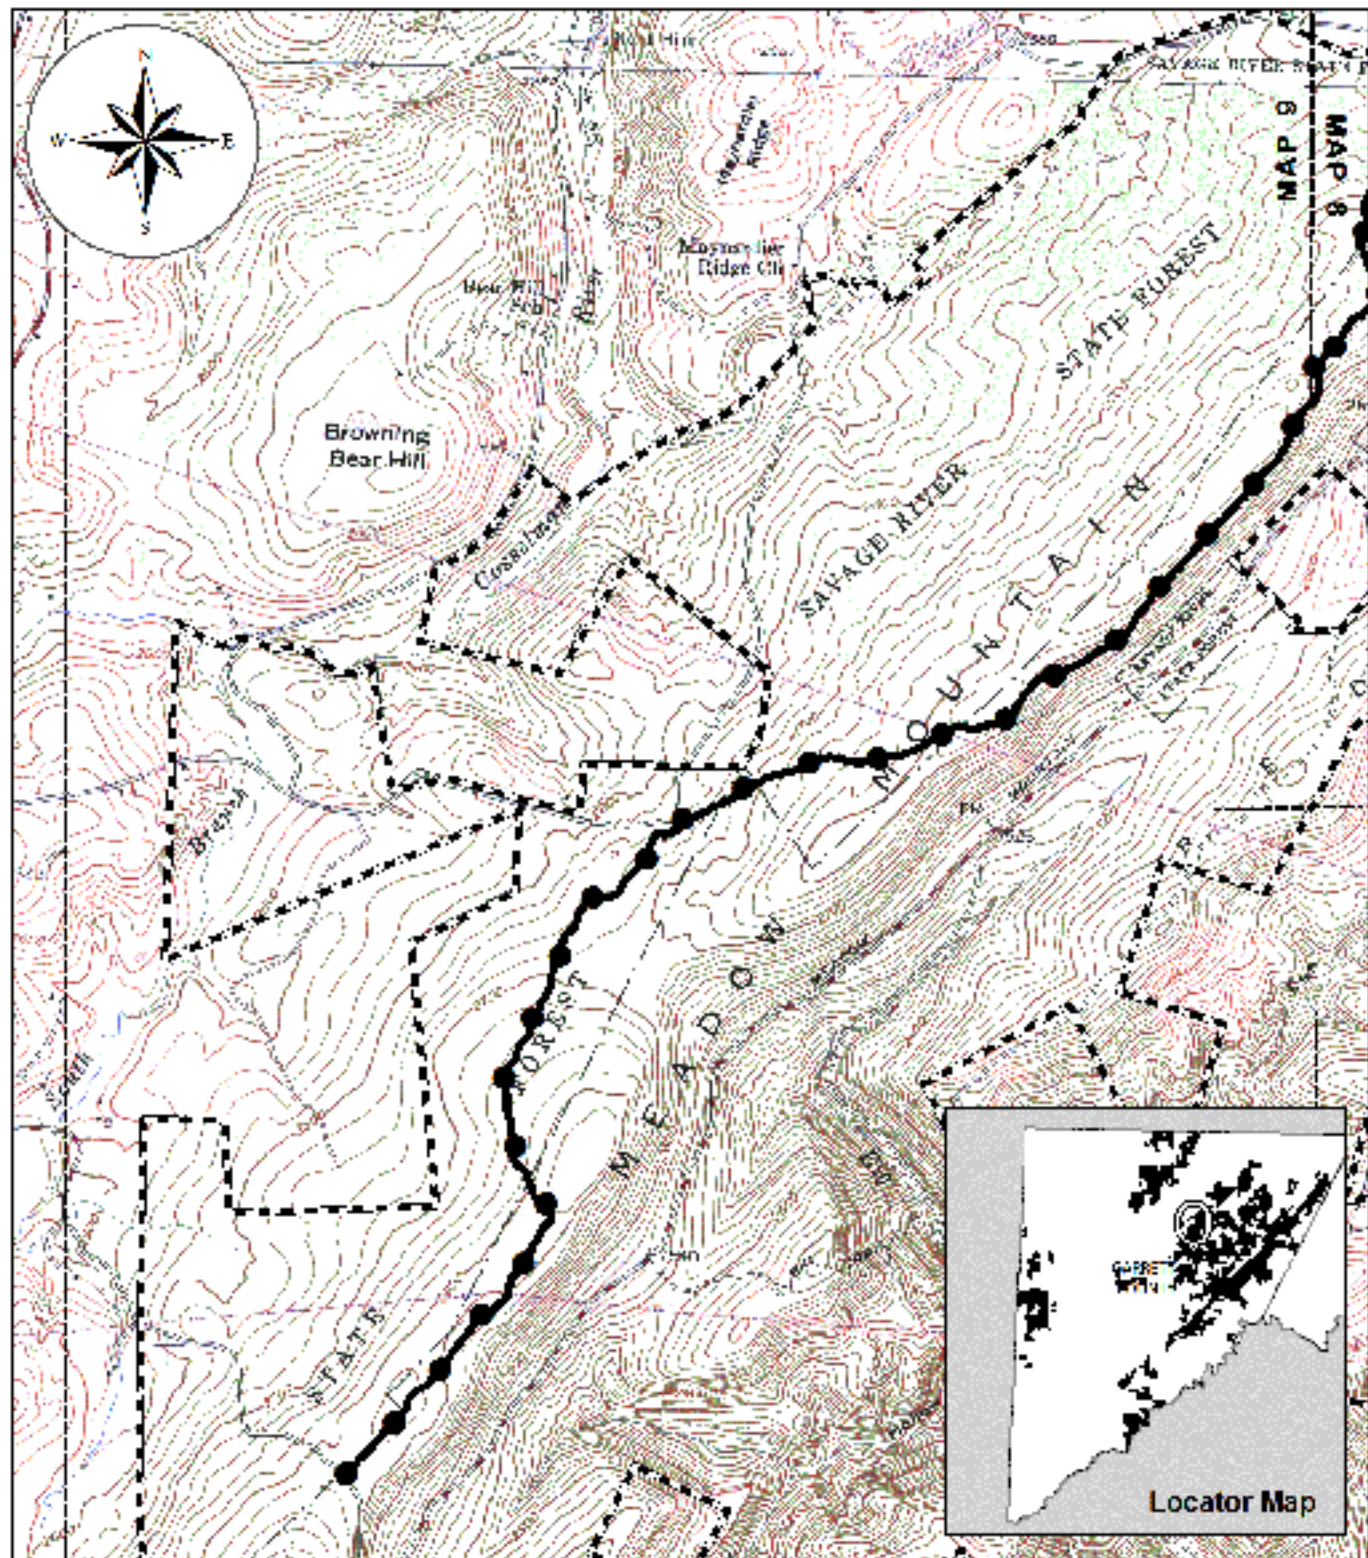

Legend

-  Snowmobile Trail Only
-  Snowmobile and ORV Trail
-  State Forest Boundary

MAP 7

MEADOW MOUNTAIN STATE FOREST
SAVAGE RIVER STATE FOREST
GARRETT COUNTY, MD

Legend

-  Snowmobile Trail Only
-  Snowmobile and ORV Trail
-  State Forest Boundary

MAP 8
MEADOW MOUNTAIN I-RAIL
SAVAGE RIVER STATE FOREST
GARRETT COUNTY, MD

Legend

- Snowmobile Trail Only
- Snowmobile and ORV Trail
- State Forest Boundary

MAP 9

MEADOW MOUNTAIN TRAIL
 SAVAGE RIVER STATE FOREST
 GARRETT COUNTY, MD

Legend

- Snowmobile Trail Only
- Snowmobile and ORV Trail
- State Forest Boundary

MAP 10

MEADOW MOUNTAIN I-RAIL
SAVAGE RIVER STATE FOREST
GARRETT COUNTY, MD

Legend

-  Snowmobile Trail Only
-  Snowmobile and ORV Trail
-  State forest Boundary