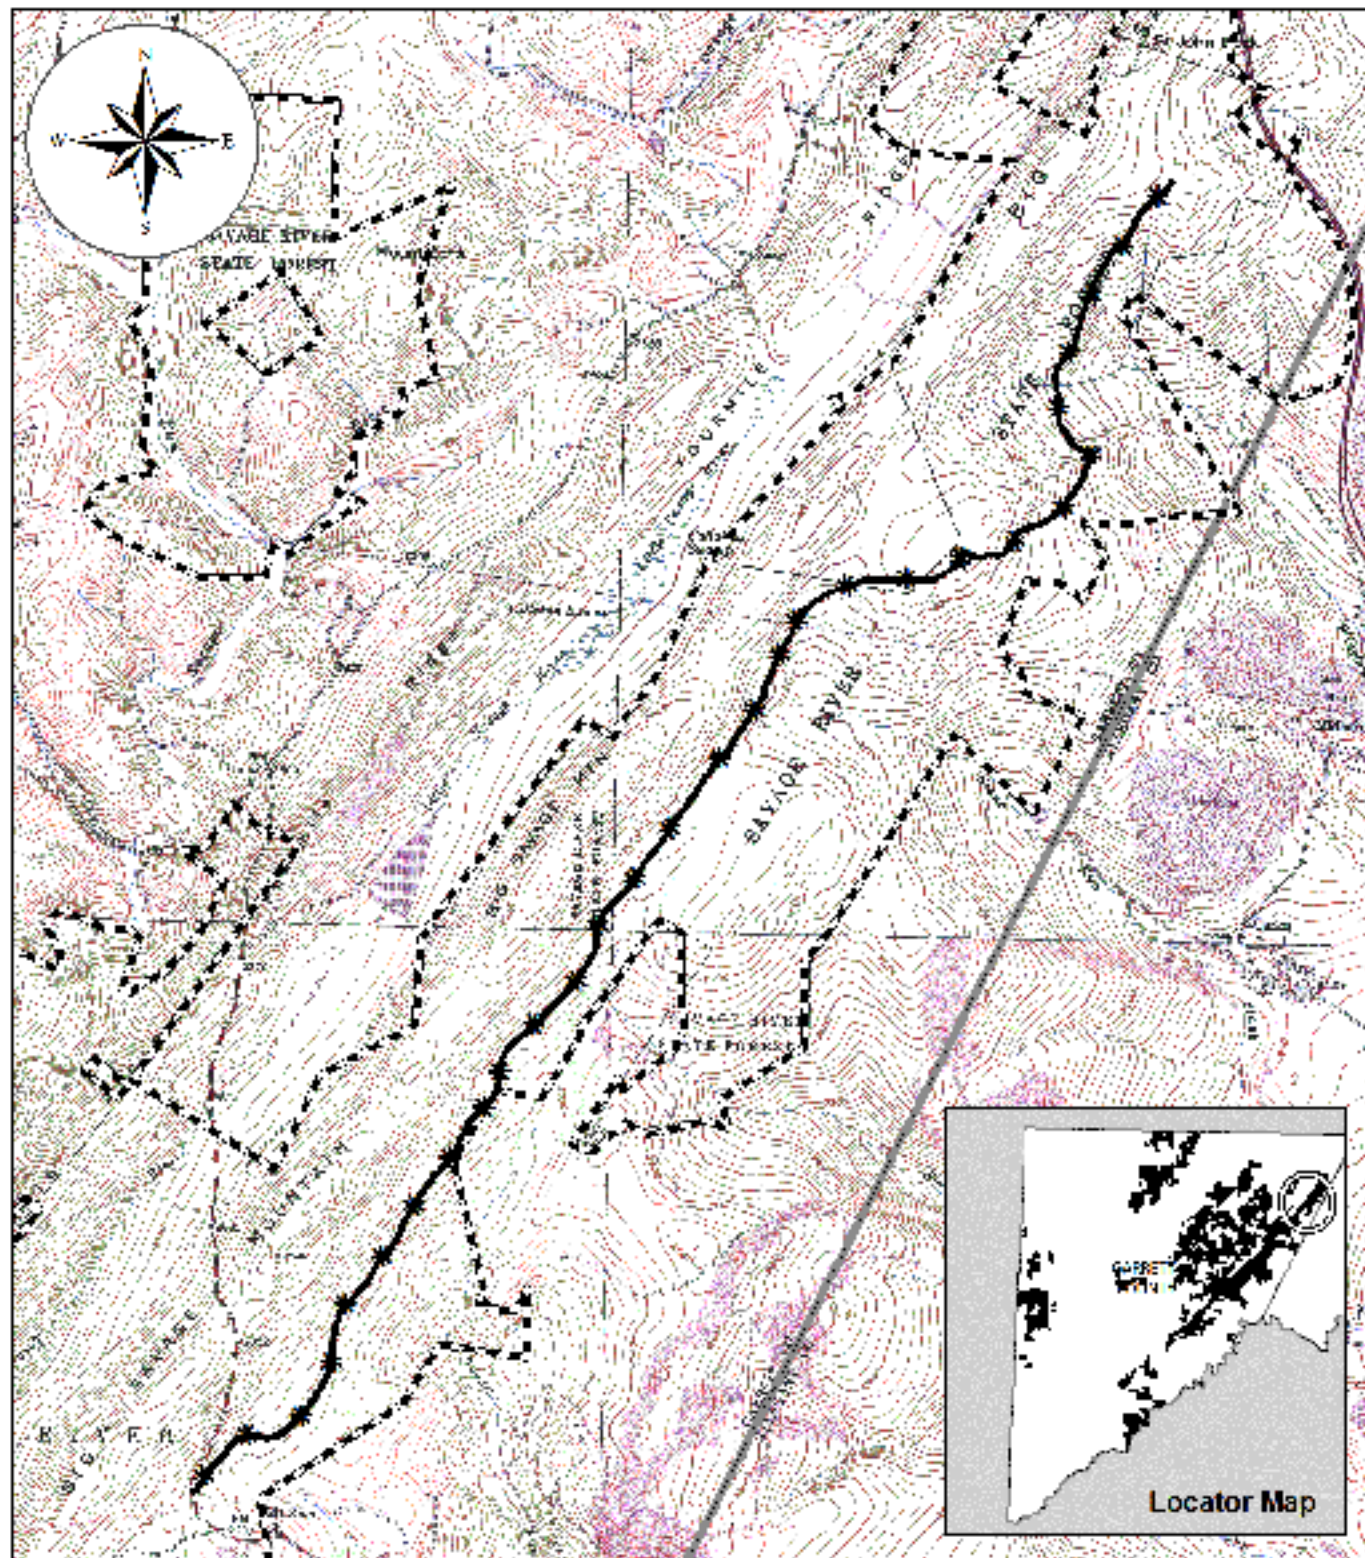

MAP 8
MEADOW MOUNTAIN I-RAIL
SAVAGE RIVER STATE FOREST
GARRETT COUNTY, MD

Legend

- Snowmobile Trail Only
- Snowmobile and ORV Trail
- State Forest Boundary

MAP 9

MEADOW MOUNTAIN TRAIL
 SAVAGE RIVER STATE FOREST
 GARRETT COUNTY, MD

Legend

- Snowmobile Trail Only
- Snowmobile and ORV Trail
- State Forest Boundary

MAP 10

MEADOW MOUNTAIN I-RAIL
SAVAGE RIVER STATE FOREST
GARRETT COUNTY, MD

Legend

-  Snowmobile Trail Only
-  Snowmobile and ORV Trail
-  State forest Boundary