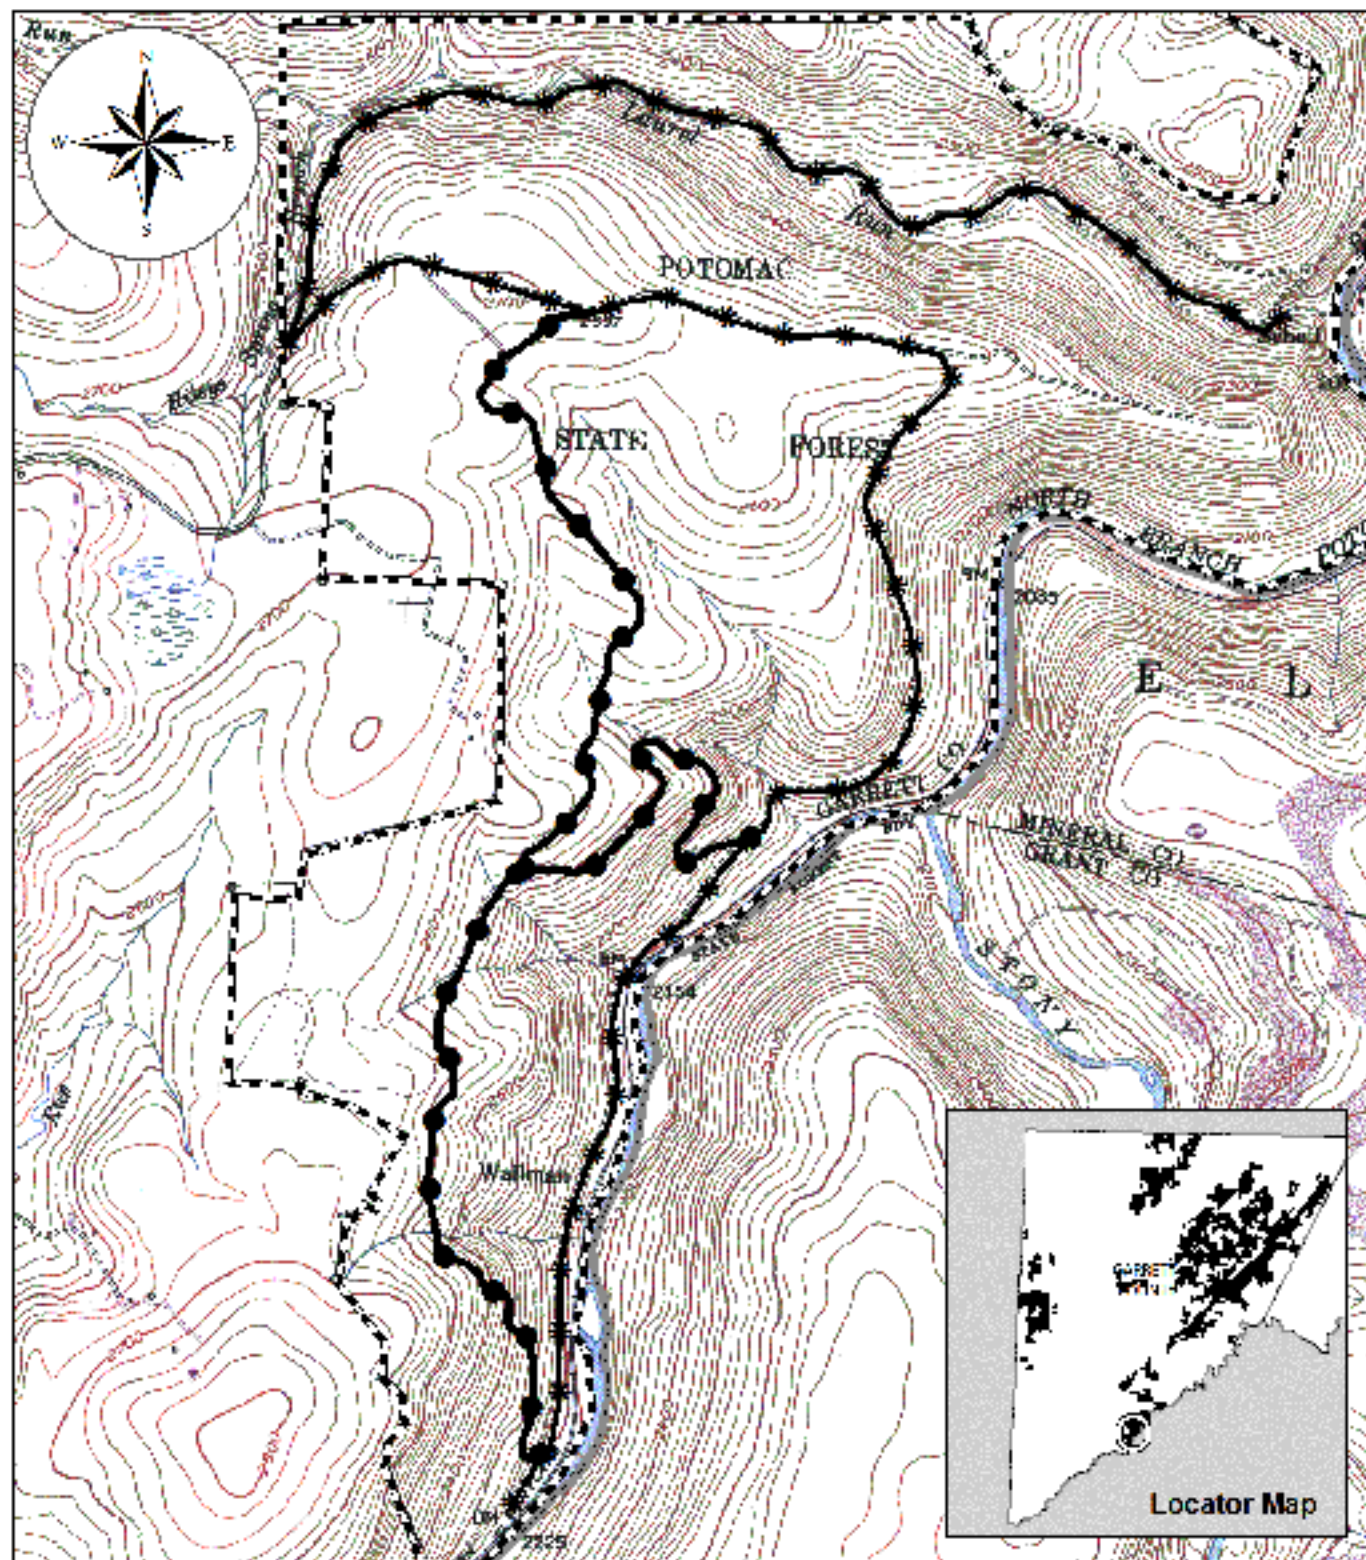

Legend

-  Snowmobile Trail Only
-  Snowmobile and ORV Trail
-  State Forest Boundary

MAP 1

PINEY MOUNTAIN TRAIL
POTOMAC STATE FOREST
GARRETT COUNTY, MD

Legend

-  Snowmobile Trail Only
-  Snowmobile and ORV Trail
-  State Forest Boundary

MAP 2

SNAGGY MOUNTAIN I RAIL

POTOMAC STATE FOREST

GARRETT COUNTY, MD

Legend

- Snowmobile Trail Only
- Snowmobile and ORV Trail
- State Forest Boundary

MAP 3
WALLMAN/LAUREL RUN I RAIL
POTOMAC STATE FOREST
GARRETT COUNTY, MD

Legend

-  Snowmobile Trail Only
-  Snowmobile and ORV Trail
-  State Forest Boundary

MAP 4
BACKBONE MOUNTAIN TRAIL
 POTOMAC STATE FOREST
 GARRETT COUNTY, MD

Legend

-  Snowmobile Trail Only
-  Snowmobile and ORV Trail
-  State Forest Boundary

Legend

-  Snowmobile Trail Only
-  Snowmobile and ORV Trail
-  State Forest Boundary

MAP 7

MEADOW MOUNTAIN STATE FOREST
SAVAGE RIVER STATE FOREST
GARRETT COUNTY, MD

Legend

-  Snowmobile Trail Only
-  Snowmobile and ORV Trail
-  State Forest Boundary