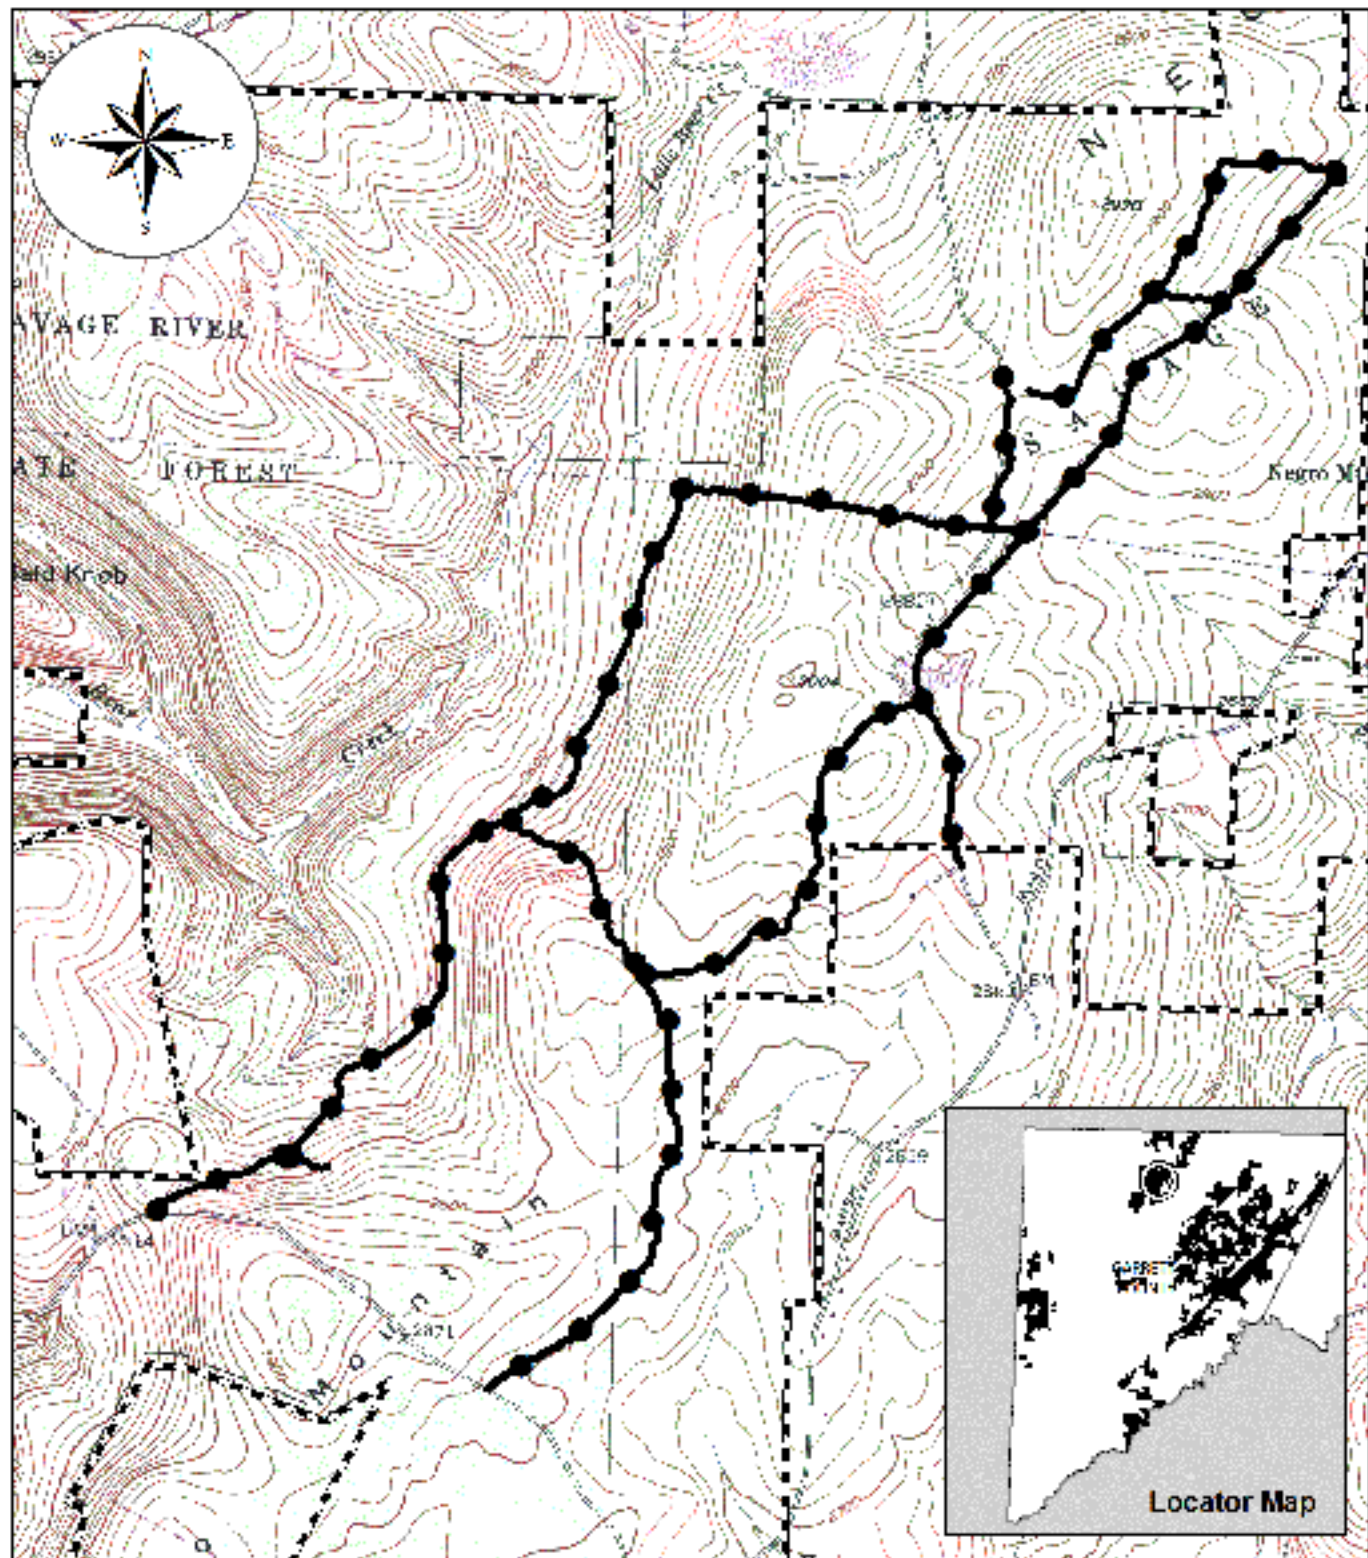

MAP 2

SNAGGY MOUNTAIN I RAIL

POTOMAC STATE FOREST

GARRETT COUNTY, MD

Legend

- Snowmobile Trail Only
- Snowmobile and ORV Trail
- State Forest Boundary

MAP 3
WALLMAN/LAUREL RUN I RAIL
POTOMAC STATE FOREST
GARRETT COUNTY, MD

Legend

-  Snowmobile Trail Only
-  Snowmobile and ORV Trail
-  State Forest Boundary

MAP 4
BACKBONE MOUNTAIN TRAIL
 POTOMAC STATE FOREST
 GARRETT COUNTY, MD

Legend

-  Snowmobile Trail Only
-  Snowmobile and ORV Trail
-  State Forest Boundary

MAP 5
MARGRAFF PLANTATION
SAVAGE RIVER STATE FOREST
GARRETT COUNTY, MD

Legend

-  Snowmobile Trail Only
-  Snowmobile and ORV Trail
-  State Forest Boundary

MAP 6
NEGRO MOUNTAIN TRAIL
 SAVAGE RIVER STATE FOREST
 GARRETT COUNTY, MD

Legend

-  Snowmobile Trail Only
-  Snowmobile and ORV Trail
-  State Forest Boundary

MAP 7

MEADOW MOUNTAIN STATE FOREST
SAVAGE RIVER STATE FOREST
GARRETT COUNTY, MD

Legend

-  Snowmobile Trail Only
-  Snowmobile and ORV Trail
-  State Forest Boundary