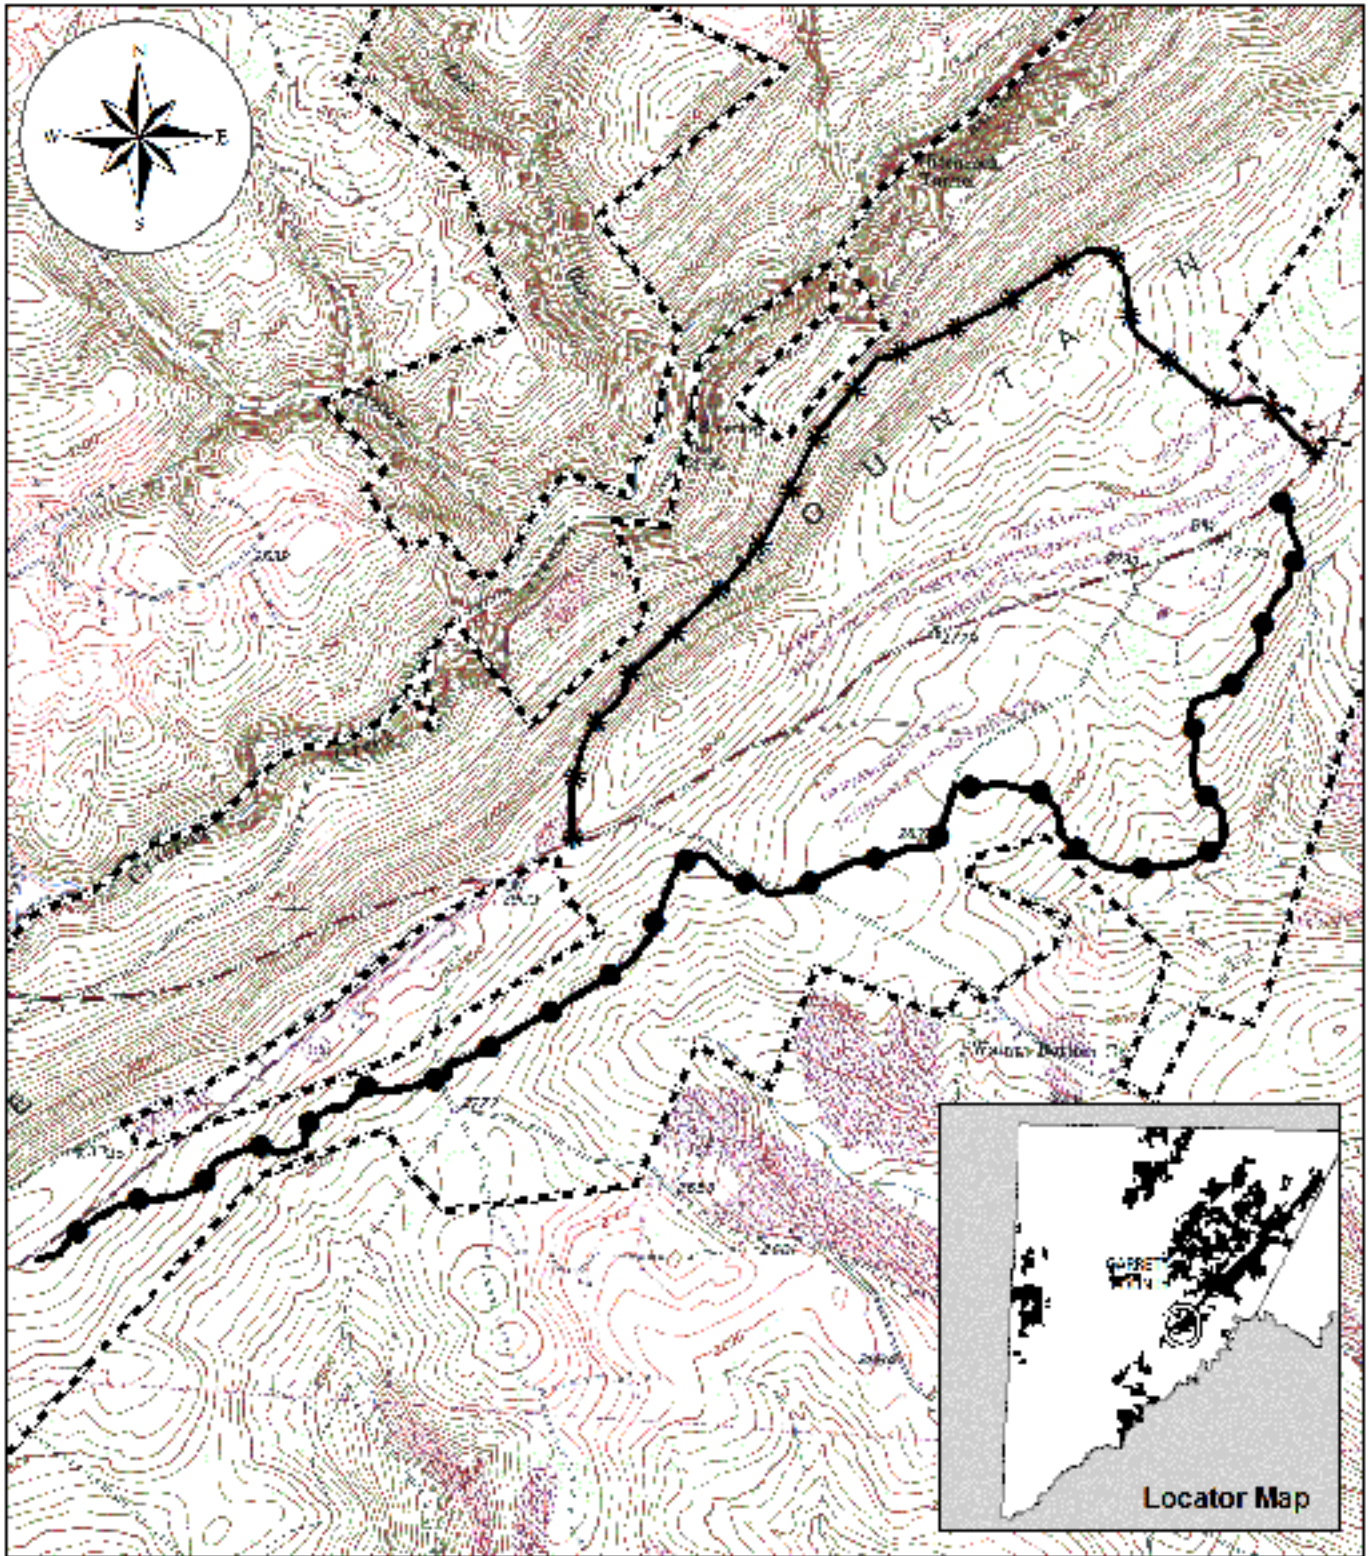

Legend

-  Snowmobile Trail Only
-  Snowmobile and ORV Trail
-  State Forest Boundary

MAP 1

PINEY MOUNTAIN TRAIL
POTOMAC STATE FOREST
GARRETT COUNTY, MD

Legend

-  Snowmobile Trail Only
-  Snowmobile and ORV Trail
-  State Forest Boundary

MAP 2

SNAGGY MOUNTAIN I RAIL

POTOMAC STATE FOREST

GARRETT COUNTY, MD

Legend

- Snowmobile Trail Only
- Snowmobile and ORV Trail
- State Forest Boundary

MAP 3
WALLMAN/LAUREL RUN I RAIL
POTOMAC STATE FOREST
GARRETT COUNTY, MD

Legend

-  Snowmobile Trail Only
-  Snowmobile and ORV Trail
-  State Forest Boundary

MAP 4
BACKBONE MOUNTAIN TRAIL
 POTOMAC STATE FOREST
 GARRETT COUNTY, MD

Legend

-  Snowmobile Trail Only
-  Snowmobile and ORV Trail
-  State Forest Boundary

Legend

-  Snowmobile Trail Only
-  Snowmobile and ORV Trail
-  State Forest Boundary

MAP 7

MEADOW MOUNTAIN STATE FOREST
SAVAGE RIVER STATE FOREST
GARRETT COUNTY, MD

Legend

-  Snowmobile Trail Only
-  Snowmobile and ORV Trail
-  State Forest Boundary