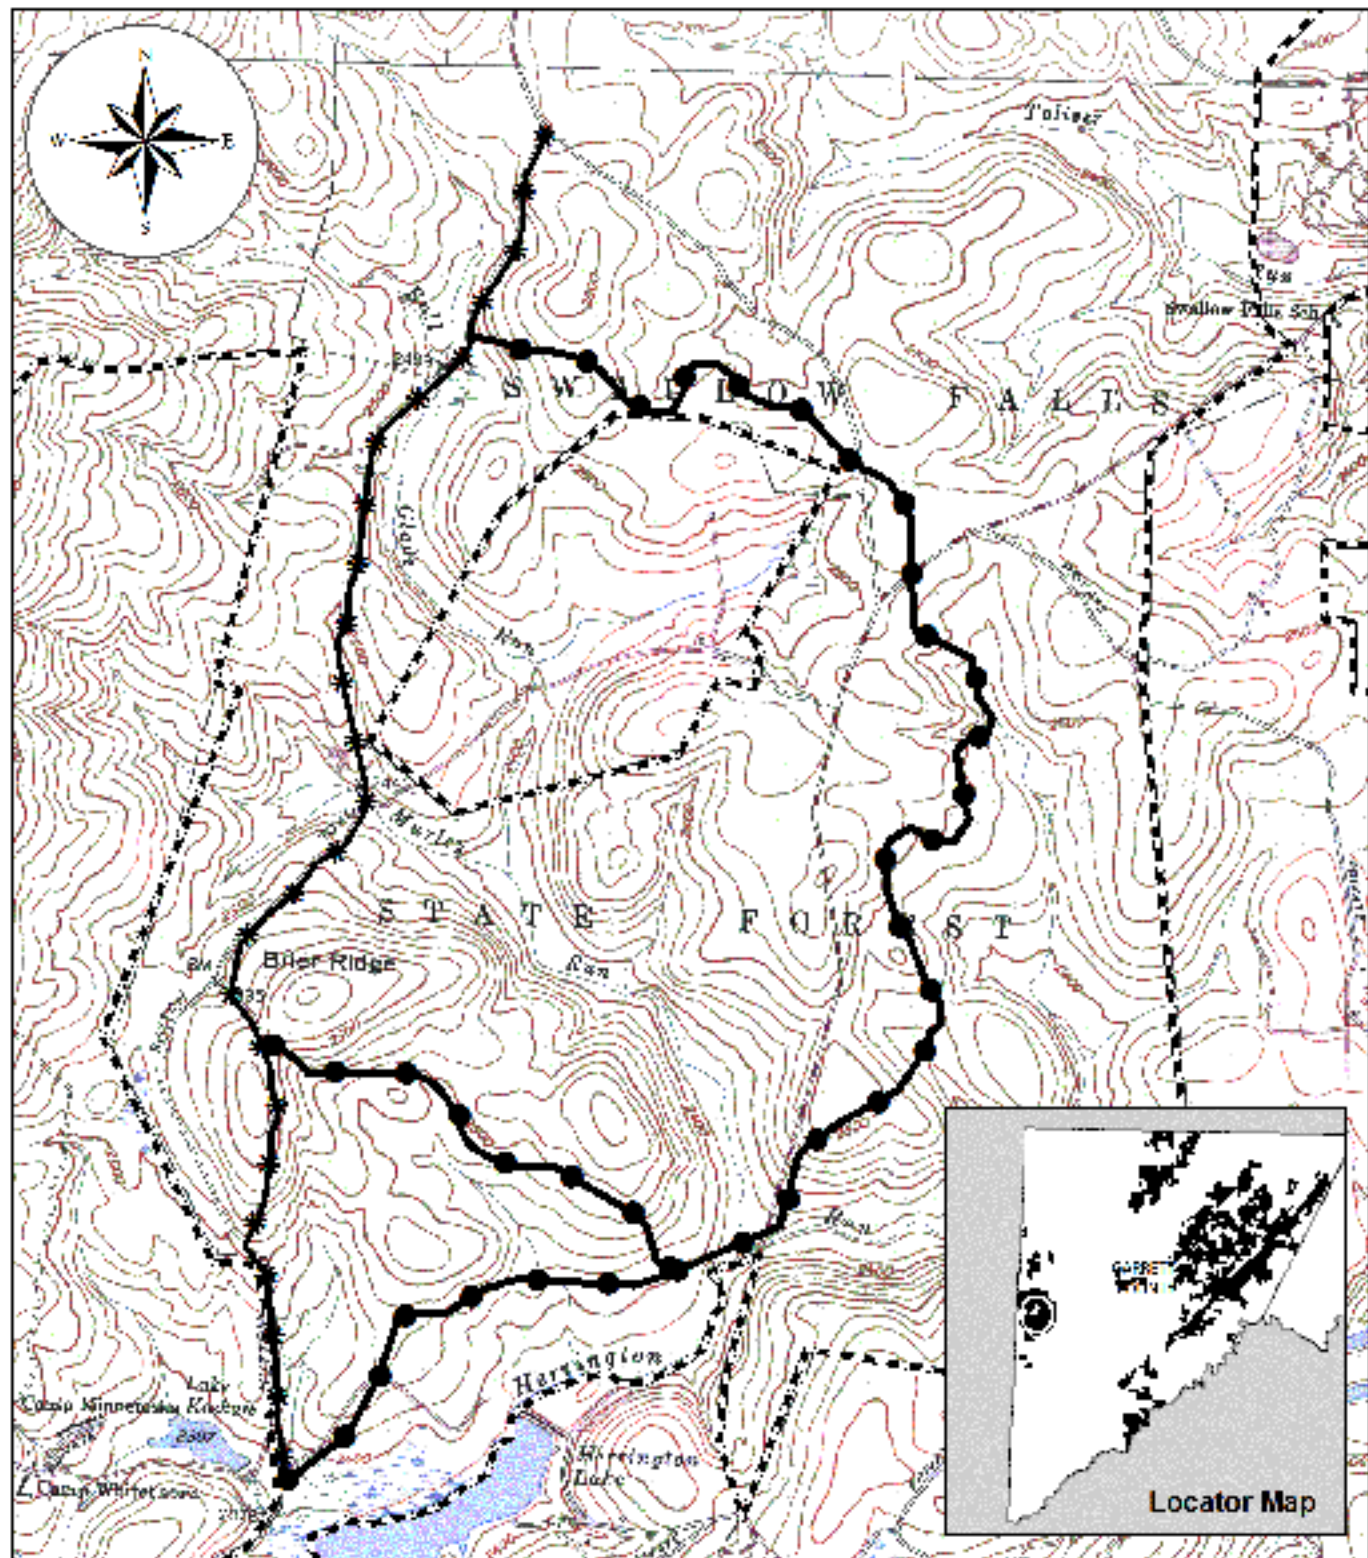

Legend

-  Snowmobile Trail Only
-  Snowmobile and ORV Trail
-  State Forest Boundary

MAP 1

PINEY MOUNTAIN TRAIL
POTOMAC STATE FOREST
GARRETT COUNTY, MD

Legend

-  Snowmobile Trail Only
-  Snowmobile and ORV Trail
-  State Forest Boundary

MAP 2

SNAGGY MOUNTAIN I RAIL

POTOMAC STATE FOREST

GARRETT COUNTY, MD

Legend

- Snowmobile Trail Only
- Snowmobile and ORV Trail
- State Forest Boundary

MAP 3
WALLMAN/LAUREL RUN I RAIL
POTOMAC STATE FOREST
GARRETT COUNTY, MD

Legend

-  Snowmobile Trail Only
-  Snowmobile and ORV Trail
-  State Forest Boundary

MAP 4
BACKBONE MOUNTAIN TRAIL
 POTOMAC STATE FOREST
 GARRETT COUNTY, MD

Legend

-  Snowmobile Trail Only
-  Snowmobile and ORV Trail
-  State Forest Boundary

Legend

-  Snowmobile Trail Only
-  Snowmobile and ORV Trail
-  State Forest Boundary

MAP 7

MEADOW MOUNTAIN STATE FOREST
SAVAGE RIVER STATE FOREST
GARRETT COUNTY, MD

Legend

-  Snowmobile Trail Only
-  Snowmobile and ORV Trail
-  State Forest Boundary