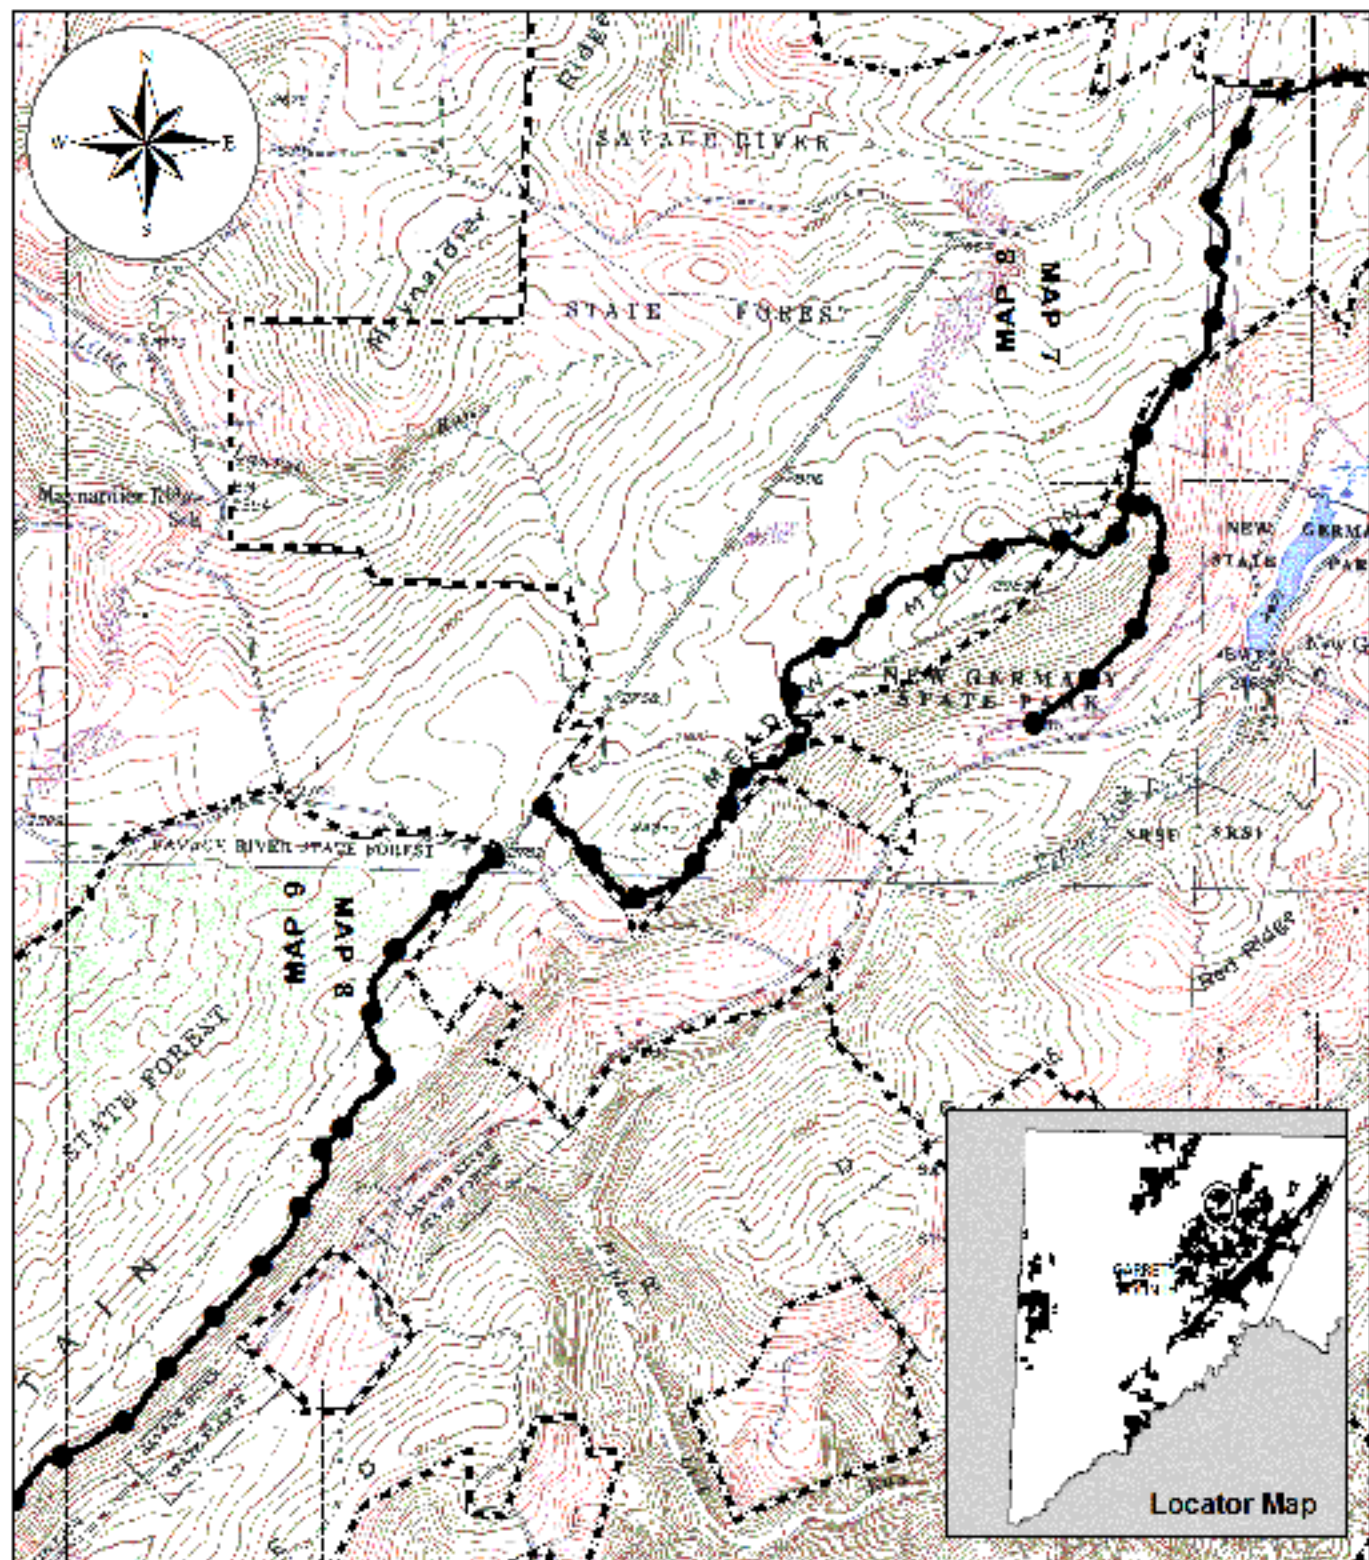

Legend

-  Snowmobile Trail Only
-  Snowmobile and ORV Trail
-  State Forest Boundary

MAP 4
BACKBONE MOUNTAIN TRAIL
 POTOMAC STATE FOREST
 GARRETT COUNTY, MD

Legend

-  Snowmobile Trail Only
-  Snowmobile and ORV Trail
-  State Forest Boundary

MAP 5
MARGRAFF PLANTATION
SAVAGE RIVER STATE FOREST
GARRETT COUNTY, MD

Legend

-  Snowmobile Trail Only
-  Snowmobile and ORV Trail
-  State Forest Boundary

MAP 6
NEGRO MOUNTAIN TRAIL
 SAVAGE RIVER STATE FOREST
 GARRETT COUNTY, MD

Legend

-  Snowmobile Trail Only
-  Snowmobile and ORV Trail
-  State Forest Boundary

MAP 7

MEADOW MOUNTAIN STATE FOREST
SAVAGE RIVER STATE FOREST
GARRETT COUNTY, MD

Legend

-  Snowmobile Trail Only
-  Snowmobile and ORV Trail
-  State Forest Boundary

Legend

- Snowmobile Trail Only
- Snowmobile and ORV Trail
- State Forest Boundary

MAP 10

MEADOW MOUNTAIN I-RAIL
SAVAGE RIVER STATE FOREST
GARRETT COUNTY, MD

Legend

-  Snowmobile Trail Only
-  Snowmobile and ORV Trail
-  State forest Boundary