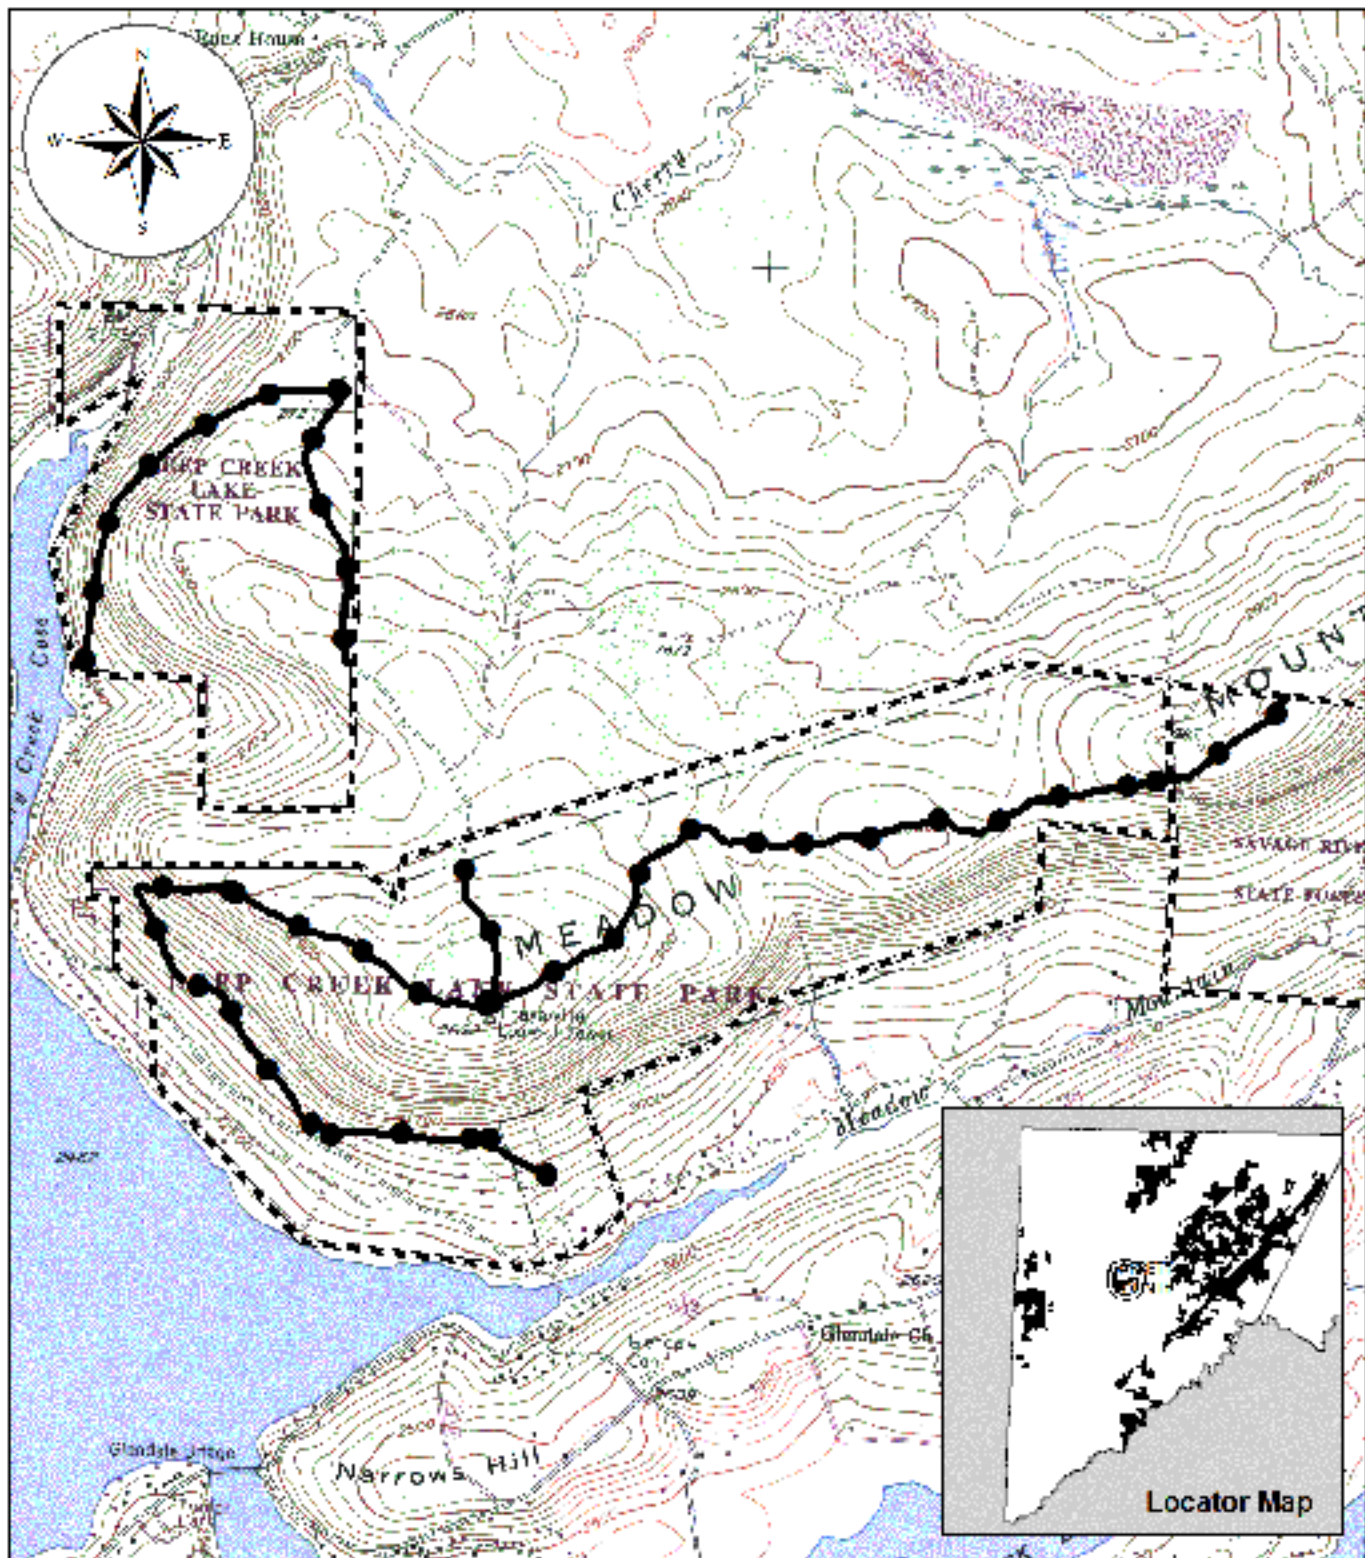

MAP 8
MEADOW MOUNTAIN I-RAIL
SAVAGE RIVER STATE FOREST
GARRETT COUNTY, MD

Legend

- Snowmobile Trail Only
- Snowmobile and ORV Trail
- State Forest Boundary

MAP 9

MEADOW MOUNTAIN TRAIL
 SAVAGE RIVER STATE FOREST
 GARRETT COUNTY, MD

Legend

- Snowmobile Trail Only
- Snowmobile and ORV Trail
- State Forest Boundary

MAP 10

MEADOW MOUNTAIN I-RAIL
SAVAGE RIVER STATE FOREST
GARRETT COUNTY, MD

Legend

-  Snowmobile Trail Only
-  Snowmobile and ORV Trail
-  State forest Boundary