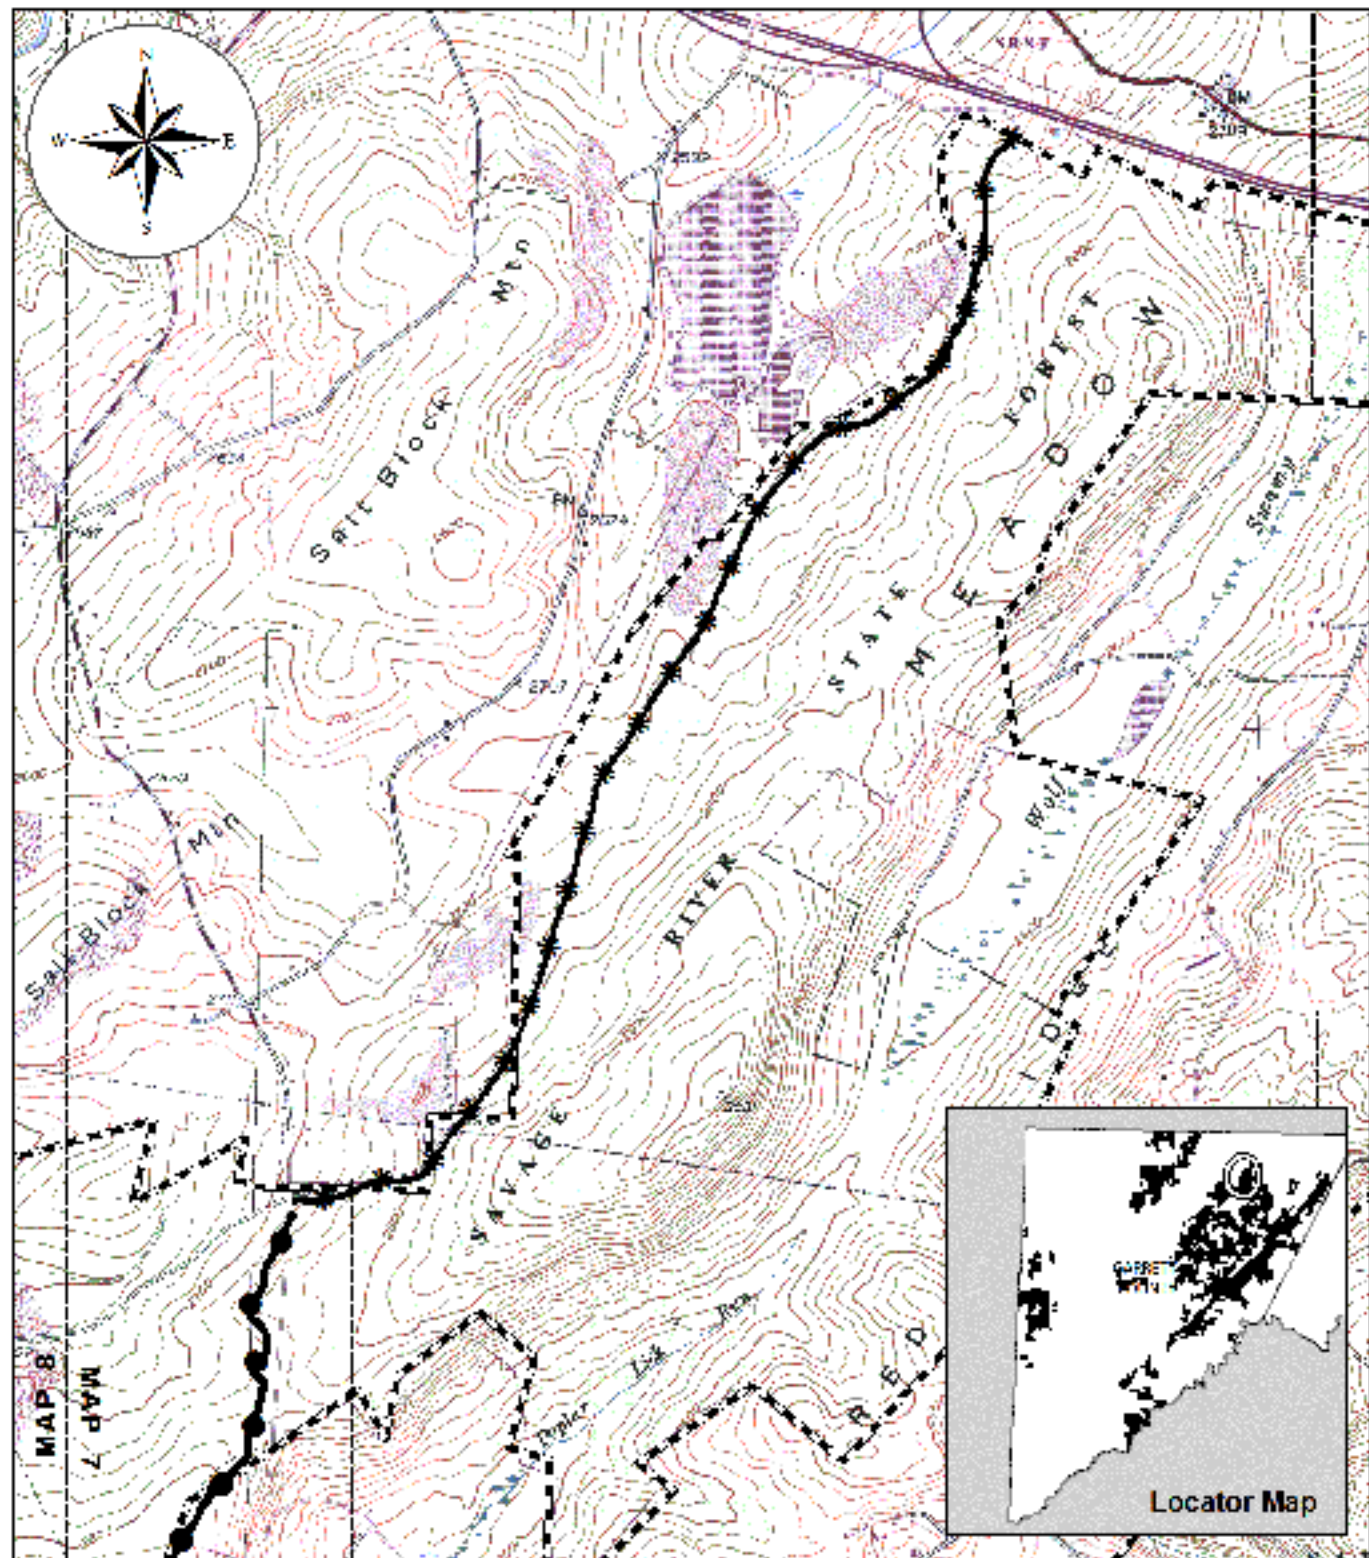

Legend

-  Snowmobile Trail Only
-  Snowmobile and ORV Trail
-  State Forest Boundary

MAP 4
BACKBONE MOUNTAIN TRAIL
 POTOMAC STATE FOREST
 GARRETT COUNTY, MD

Legend

-  Snowmobile Trail Only
-  Snowmobile and ORV Trail
-  State Forest Boundary

MAP 5
MARGRAFF PLANTATION
SAVAGE RIVER STATE FOREST
GARRETT COUNTY, MD

Legend

-  Snowmobile Trail Only
-  Snowmobile and ORV Trail
-  State Forest Boundary

MAP 6
NEGRO MOUNTAIN TRAIL
 SAVAGE RIVER STATE FOREST
 GARRETT COUNTY, MD

Legend

-  Snowmobile Trail Only
-  Snowmobile and ORV Trail
-  State Forest Boundary

MAP 7

MEADOW MOUNTAIN STATE FOREST
SAVAGE RIVER STATE FOREST
GARRETT COUNTY, MD

Legend

-  Snowmobile Trail Only
-  Snowmobile and ORV Trail
-  State Forest Boundary

Legend

- Snowmobile Trail Only
- Snowmobile and ORV Trail
- State Forest Boundary

MAP 10

MEADOW MOUNTAIN I-RAIL
SAVAGE RIVER STATE FOREST
GARRETT COUNTY, MD

Legend

-  Snowmobile Trail Only
-  Snowmobile and ORV Trail
-  State forest Boundary